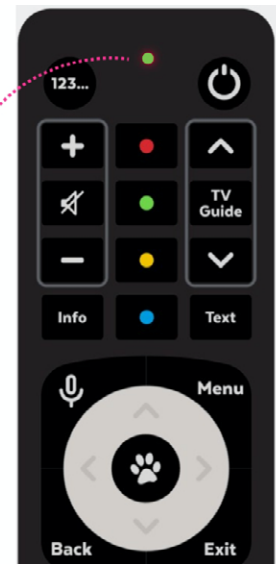

Pairing Tips and Troubleshooting

Voice control tips

If Fetch can't recognise your voice commands, see the following tips

- Make sure you hold down the voice button while saying a command. The remote can listen for up to 15 seconds.
- Say it in another way.
- Hold the remote closer to your mouth.
- Speak clearly into the microphone at the top of the remote.

Pairing tips

If you can't pair the remote or use voice control, here are some things to try.

- Check your remote is paired (Page 6) by pressing any button on the remote. The light at the top of the remote should flash green on each button press. In Infrared mode, the light will flash red on each button press.
- If your remote is paired but voice control still isn't working, see Page 9.
- At the start of each session, allow for a couple of button presses to re-connect to your Fetch box.
- Once paired through Bluetooth, make sure you use the remote within 10 metres of the Fetch box. In Infrared mode you need to be in front of and within 6 metres of your box.
- Check the battery level at [Menu > ⚙ > Remote Control](#). If the battery level is below 10 percent, change the batteries.
- Update the remote software at [Menu > ⚙ > Remote Control](#).
- Re-pair the remote and try to use voice control again (Page 9).

Bluetooth Mode

Light flashes red and green when pairing. Flashes green on button press when paired.

Infrared Mode

Light flashes red when not paired to Fetch Box using Bluetooth.